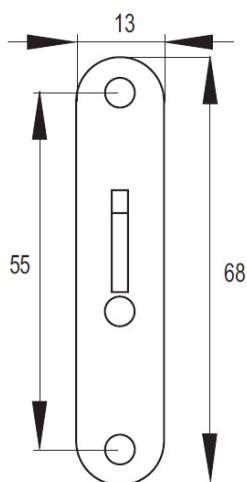

PRODUCT SHEET

Description:

Mortise Chest Lock W/Hook & Bolt, Brass Rounded Front Plate, Simple Closing, No Key - to be bought seperately

Item number:

14.06.064-0

| Units | Box | Carton | HS Code | Barcode |
|-------|-----|--------|------------|--|
| Pcs. | 40 | 400 | 8301300000 |  |
| | | | | 5704866044288 |