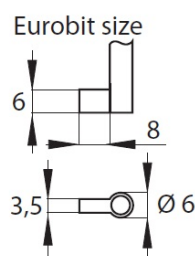

PRODUCT SHEET

Description:

Mortise Chest Lock W/Hook & Bolt, Brass Rounded Front Plate, Simple Closing, No Key - to be bought seperately

Item number:

14.06.064-0

| Units | Box | Carton | HS Code | Barcode |
|-------|-----|--------|------------|--|
| Pcs. | 40 | 400 | 8301300000 |  |
| | | | | 5704866044288 |