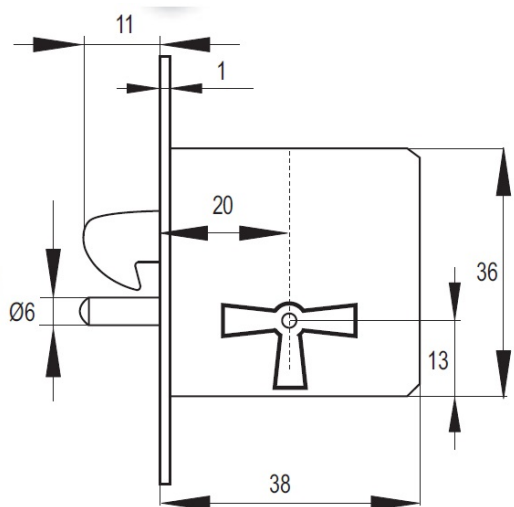

PRODUCT SHEET

Description:

Mortise Chest Lock W/Hook & Bolt, Brass Rounded Front Plate, Simple Closing, No Key - to be bought seperately

Item number:

14.06.064-0

| Units | Box | Carton | HS Code | Barcode |
|-------|-----|--------|------------|--|
| Pcs. | 40 | 400 | 8301300000 |  |
| | | | | 5704866044288 |