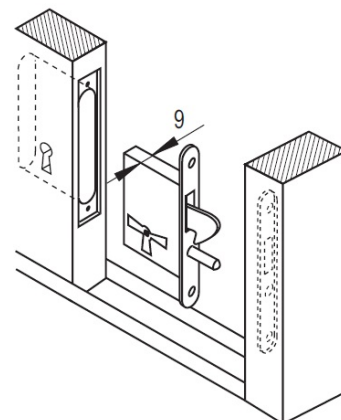

PRODUCT SHEET

Description:

Mortise Chest Lock W/Hook & Bolt, Brass Rounded Front Plate, Simple Closing, No Key - to be bought seperately

Item number:

14.06.064-0

| Units | Box | Carton | HS Code | Barcode |
|-------|-----|--------|------------|--|
| Pcs. | 40 | 400 | 8301300000 |  |
| | | | | 5704866044288 |